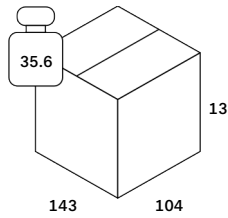

[Assembly Instructions](#)

[Care Instruction - Outdoor Collection](#)

[Line Drawing](#)

Finishing

Whole Surface	
Type	Polyurethane varnish
Color	Concrete Light Grey
Swatch	MAR-106213

Dimensions

General Dimensions	
Width (cm)	134
Depth (cm)	96
Height (cm)	30
Net weight (kg)	52.3

Elements outdoor coffee table - varnished concrete - Light Grey - pebble shape 134/96/30

25076

Packaging

Packaging General	
Packaging with outer crate	No
Packaging with inner pallet	No
Carton box density (burst strength)	275 lbs per square inch

Packaging Material Details				
Material	Weight (gram)	Percentage	Recycled	Recyclable
PE	1,414	9%	No	Yes
LDPE	52	Less than 1%	No	Yes
CARTON/PAPER	14,434	91%	No	Yes

Packaging Details

Pack number	1		
Pack length (cm)	143	Vol (m3)	0.193336
Pack width (cm)	104	GW (kg)	35.6
Pack thickness (cm)	13	EAN	5404023628909

Pack number	2		
Pack length (cm)	77	Vol (m3)	0.20482
Pack width (cm)	70	GW (kg)	32.6
Pack thickness (cm)	38	EAN	5404023630643

Elements outdoor coffee table - varnished concrete - Light Grey - pebble shape 134/96/30