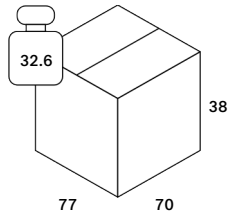

[Assembly Instructions](#)

[Care Instruction - Outdoor Collection](#)

[Line Drawing](#)

Finishing

Whole Surface	
Type	Polyurethane varnish
Color	Concrete Light Grey
Swatch	MAR-106213

Dimensions

General Dimensions	
Width (cm)	134
Depth (cm)	96
Height (cm)	30
Net weight (kg)	52.3

Elements outdoor coffee table - varnished concrete - Light Grey - pebble shape 134/96/30

25076

Packaging

Packaging General	
Packaging with outer crate	No
Packaging with inner pallet	No
Carton box density (burst strength)	275 lbs per square inch

Packaging Material Details				
Material	Weight (gram)	Percentage	Recycled	Recyclable
PE	1,414	9%	No	Yes
LDPE	52	Less than 1%	No	Yes
CARTON/PAPER	14,434	91%	No	Yes

Packaging Details

Pack number	1		
Pack length (cm)	143	Vol (m3)	0.193336
Pack width (cm)	104	GW (kg)	35.6
Pack thickness (cm)	13	EAN	5404023628909

Pack number	2		
Pack length (cm)	77	Vol (m3)	0.20482
Pack width (cm)	70	GW (kg)	32.6
Pack thickness (cm)	38	EAN	5404023630643

Elements outdoor coffee table - varnished concrete - Light Grey - pebble shape 134/96/30